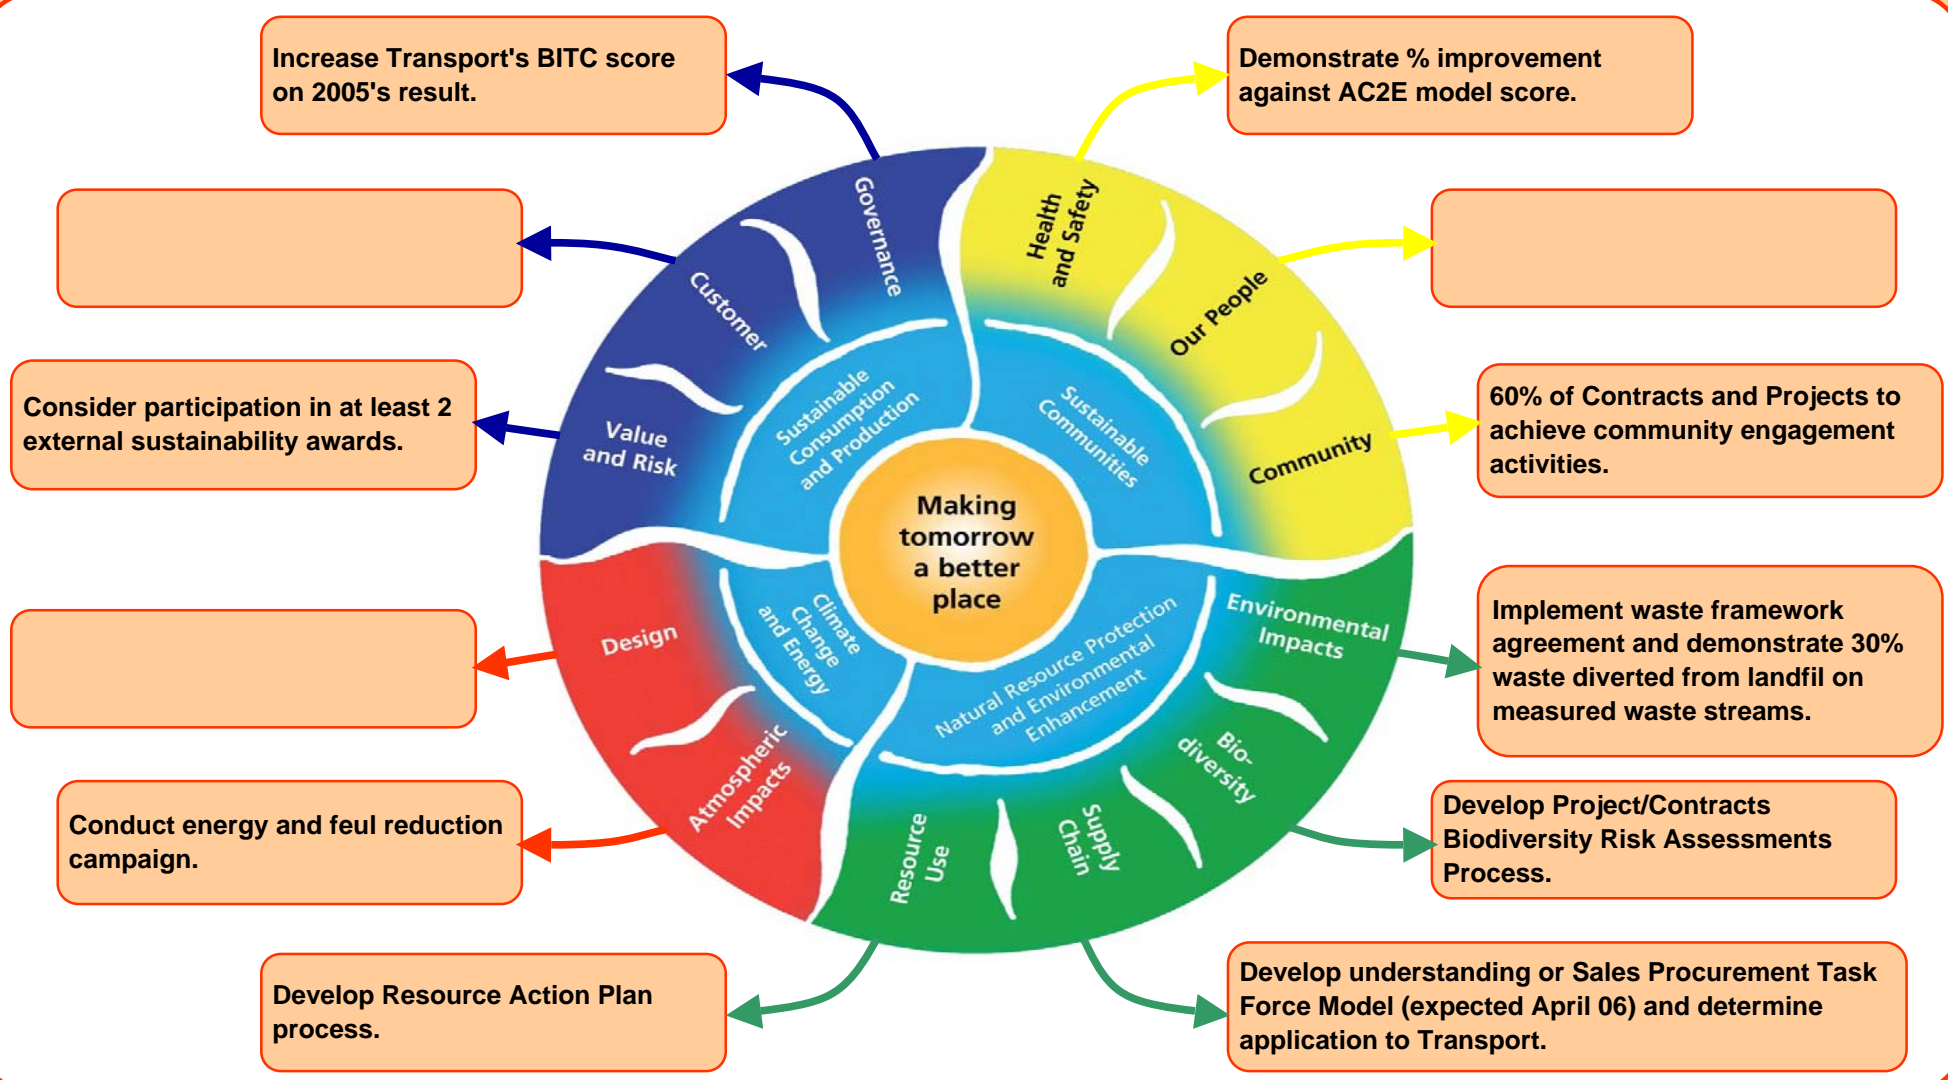

Carillion Rail 2006 Sustainability Targets

From policy to impacts.... to identifying focus areas..... and delivery through targets

This will be achieved by respecting people, the community and the environment and by taking less resources and creating less waste

This is building on our experience in delivering sustainable solutions

and through openness, collaboration, mutual dependency, professional delivery, focus on sustainable profit growth and innovation